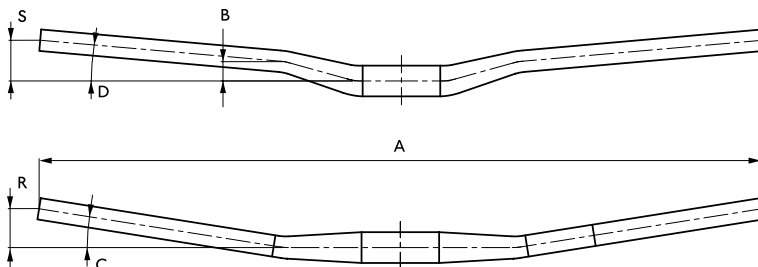

Model	Tharsis XC Flat Top Di2	Tharsis XC Riser	FRS Low Rise	FRS High Rise
Material	UD CARBON	UD CARBON	AL2014-T6	AL2014-T6
Width [A] [mm]	720	740	800	800
Rise [B] [mm]	5	15	20	40
Backsweep [C] [degrees]	9	9	9	9
Upsweep [D] [degrees]	-	4	5	5
Stack [S] [mm]	5	32	44	64
Reach [R] [mm]	-37	-39	-44	-45
Diameter [mm]	31.8	31.8	31.8	31.8
Weight [grams]	162	173	345	350
Di2 integration	YES	NO	NO	NO
Colour	CARBON	CARBON	BLACK	BLACK

Model	Koryak Flat	Koryak Flat Di2	Koryak Low Rise	Koryak Riser	Koryak Riser Di2
Material	AL2014	AL2014	AL2014	AL2014	AL2014
Width [A] [mm]	720	720	760	800	800
Rise [B] [mm]	0	0	8	20	20
Backsweep [C] [degrees]	9	9	9	9	9
Upsweep [D] [degrees]	-	-	4	4	4
Stack [S] [mm]	0	5	38	0	5
Reach [R] [mm]	-38	-43	-40	-36	-37
Diameter [mm]	31.8	31.8	31.8	31.8	31.8
Weight [grams]	225	225	222	274	274
Di2 integration	NO	YES	NO	NO	YES
Colour	BLACK	BLACK	BLACK	BLACK	BLACK

Model	LT Flat	LT Low Rise	LT High Rise
Material	AL6061	AL6061	AL6061
Width [A] [mm]	680	720	720
Rise [B] [mm]	-	20	40
Backsweep [C] [degrees]	9	9	9
Upsweep [D] [degrees]	-	4	5
Stack [S] [mm]	0	37	61
Reach [R] [mm]	-41	-34	-38
Diameter [mm]	31.8	31.8	31.8
Weight [grams]	265	330	330
Di2 integration	NO	NO	NO
Colour	BLACK	BLACK	BLACK