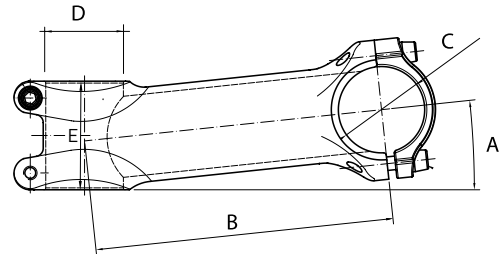

PRO DISCOVER KORMÁNYOK

SPECS & DIMENSIONS

Model	Discover Carbon	Discover Big Flare	Discover Medium Flare
Material	UD CARBON	AL6066	AL6066
Top Shape	ERGO	ERGO	ERGO
Drop Shape	COMPACT	ROUND TAPERED	COMPACT
Width C-C (W1) [cm]	40 - 42 - 44	42 - 44	40 - 42 - 44
Drop (D) [mm]	105	110	115
Reach (R) [mm]	75	73	65
Flare (F) [degrees]	20	30	12
Sweep [degrees]	5	0	0
Width drops C-C (W2) [cm]	50 - 52 - 54	55.5 - 57.5	45 - 47 - 49
Cable routing	FULL INTERNAL (DI2)	EXTERNAL	EXTERNAL
Diameter [mm]	31.8	31.8	31.8
Weight	FROM 205GR.	FROM 255GR.	FROM 255GR.
Colour	CARBON	BLACK	BLACK
Stem length [mm]	N/A	N/A	N/A
Stem angle [degree]	N/A	N/A	N/A

Model	Discover
Material	AL7075
Angle (A)	-6 DEGR.
Length (B)	70-100MM
Bar Diameter (C)	31.8MM
Steerer Diameter (D)	1-1/8"
Stack Height (E)	41MM
Weight (from)	142GR.
DI2 Integration	YES
Colour	BLACK

MTB KORMÁNYSZÁRAK

Model	THARSIS 3FIVE CNC	THARSIS 3FIVE DM	Tharsis XC	Koryak	Koryak Di2
Material	AL7075	AL7075	AL7075	AL7075	AL7075
Angle (A)	0 DEGREES, 4MM STACK	0 DEGREES	-6 DEGR. -17 DEGR.	0 DEGR. ± 6 DEGR.	0 DEGR. - 6 DEGR.
Length (B)	35-55MM	45/50MM	80-120MM 70-110MM	40-60MM 70-100MM	40-60MM 70-100MM
Bar Diameter (C)	35MM	35MM	31.8MM	31.8MM	31.8MM
Steerer Diameter (D)	1-1/8"	FOX 40 / BOXER MOUNT	1-1/8"	1-1/8"	1-1/8"
Stack Height (E)	40MM	40MM	41MM	41MM	41MM
Weight (from)	150 GR.	150 GR.	145GR. (110MM)	110GR. 137GR.	110GR. 137GR.
DI2 Integration	NO	NO	YES	NO	YES
Colour	BLACK	BLACK	BLACK	BLACK	BLACK