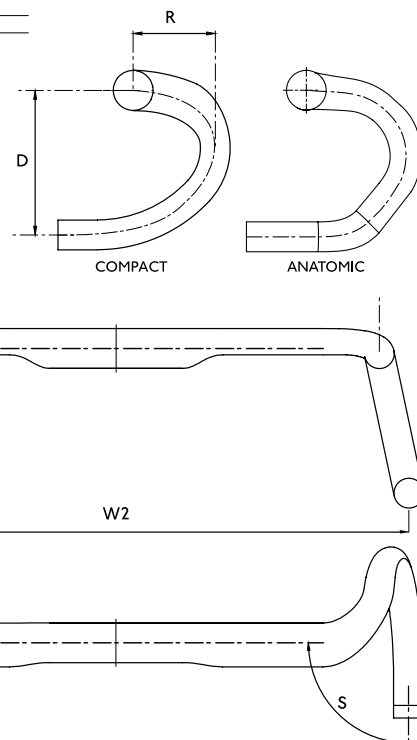

Model	PLT Carbon	PLT	PLT Ergo
Material	UD T700 CARBON	AL2014	AL2014
Top Shape	ROUND	ROUND TAPERED	ERGO
Drop Shape	ANATOMIC / COMPACT	COMPACT	COMPACT
Width C-C [W1] [cm]	38 - 40 - 42 - 44	36 - 38 - 40 - 42 - 44 - 46	38 - 40 - 42 - 44
Drop [D] [mm]	130	128	128
Reach [R] [mm]	80	75	75
Flare [F] [degrees]	0	0	0
Sweep [degrees]	0	0	0
Width drops C-C [W2] [cm]	39 - 41 - 43 - 45	36 - 38 - 40 - 42 - 44 - 46	38 - 40 - 42 - 44
Cable routing	SEMI-INTEGRATED	EXTERNAL	EXTERNAL
Diameter [mm]	31.8	31.8	31.8
Weight	FROM 220GR.	FROM 255GR.	FROM 275GR.
Colour	CARBON	BLACK	BLACK
Stem length [mm]	N/A	N/A	N/A
Stem angle [degree]	N/A	N/A	N/A

Model	LT	LT Ergo
Material	AL6061	AL6061
Top Shape	ROUND TAPERED	ERGO
Drop Shape	COMPACT	COMPACT
Width C-C [W1] [cm]	38 - 40 - 42 - 44	40 - 42 - 44
Drop [D] [mm]	125	125
Reach [R] [mm]	70	70
Flare [F] [degrees]	0	0
Sweep [degrees]	0	0
Width drops C-C [W2] [cm]	38 - 40 - 42 - 44	40 - 42 - 44
Cable routing	EXTERNAL	EXTERNAL
Diameter [mm]	31.8	31.8
Weight	FROM 280GR.	FROM 280GR.
Colour	BLACK	BLACK
Stem length [mm]	N/A	N/A
Stem angle [degree]	N/A	N/A