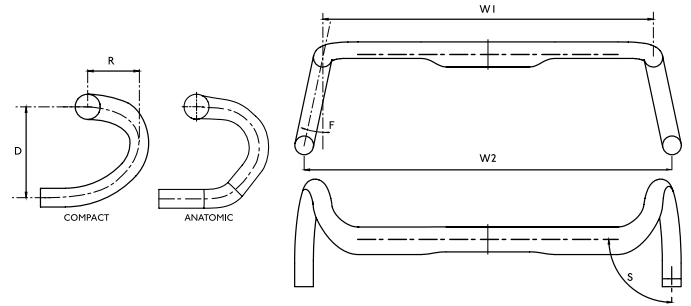

Model	Koryak Flat	Koryak Flat Di2	Koryak Low Rise	Koryak Riser	Koryak Riser Di2
Material	AL2014	AL2014	AL2014	AL2014	AL2014
Width [A] [mm]	720	720	760	800	800
Rise [B] [mm]	0	0	8	20	20
Backsweep [C] [degrees]	9	9	9	9	9
Upsweep [D] [degrees]	-	-	4	4	4
Stack [S] [mm]	0	5	38	0	5
Reach [R] [mm]	-38	-43	-40	-36	-37
Diameter [mm]	31.8	31.8	31.8	31.8	31.8
Weight [grams]	225	225	222	274	274
Di2 integration	NO	YES	NO	NO	YES
Colour	BLACK	BLACK	BLACK	BLACK	BLACK

PRO DISCOVER KORMÁNYOK

SPECS & DIMENSIONS

Model	Discover Carbon	Discover Big Flare	Discover Medium Flare
Material	UD CARBON	AL6066	AL6066
Top Shape	ERGO	ERGO	ERGO
Drop Shape	COMPACT	ROUND TAPERED	COMPACT
Width C-C (W1) [cm]	40 - 42 - 44	42 - 44	40 - 42 - 44
Drop (D) [mm]	105	110	115
Reach (R) [mm]	75	73	65
Flare (F) [degrees]	20	30	12
Sweep [degrees]	5	0	0
Width drops C-C (W2) [cm]	50 - 52 - 54	55.5 - 57.5	45 - 47 - 49
Cable routing	FULL INTERNAL (DI2)	EXTERNAL	EXTERNAL
Diameter [mm]	31.8	31.8	31.8
Weight	FROM 205GR.	FROM 255GR.	FROM 255GR.
Colour	CARBON	BLACK	BLACK
Stem length [mm]	N/A	N/A	N/A
Stem angle [degree]	N/A	N/A	N/A