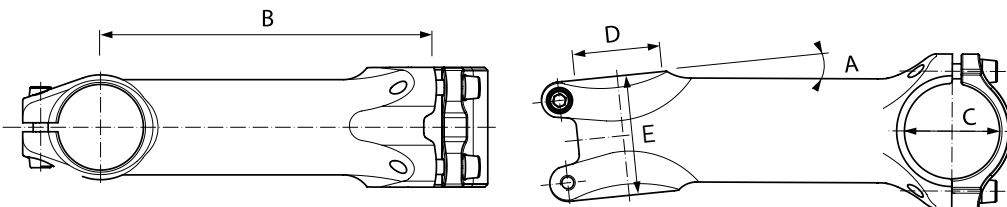

ROAD KORMÁNYSZÁRAK

Material	VIBE Carbon	VIBE alloy	Vibe Sprint	PLT	LT
Material	UD CARBON	AL7075	UD CARBON	AL2014	AL6061
Angle (A)	8 DEGREES (FLIPPABLE)	-10DEGR/-17DEGR	-10 DEGR.	± 10 DEGR.	± 6 DEGR. ± 17 DEGR. ± 35 DEGR.
Length (B)	80 TO 130 MM	80MM (-17D FROM 90MM)	105 - 135MM	50MM	60 MM 70, 90MM
Bar Diameter (C)	31.8MM	31.8MM	31.8MM	31.8MM	31.8MM
Steerer Diameter (D)	1-1/8"	1-1/8" 1-1/4"	1-1/8"	1-1/8"	1-1/8"
Stack Height (E)	40MM	36.5MM	36.5MM	40MM	40MM 40MM 45MM
Weight (from)	FROM 120 GRAMS	FROM 120GR (ESTIMATED)	FROM 195GR.	FROM 96GR.	148GR. (100MM)
DI2 integration	YES	YES	NO	NO	NO
Colour	UD CARBON	BLACK	CARBON	BLACK	BLACK