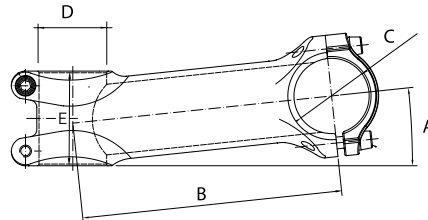

Model	Discover
Material	AL7075
Angle (A)	-6 DEGR.
Length (B)	70-100MM
Bar Diameter (C)	31.8MM
Steerer Diameter (D)	1-1/8"
Stack Height (E)	41MM
Weight (from)	142GR.
DI2 Integration	YES
Colour	BLACK

MTB KORMÁNYSZÁRAK

Model	THARSIS 3FIVE CNC	THARSIS 3FIVE DM	Tharsis XC	Koryak	Koryak Di2
Material	AL7075	AL7075	AL7075	AL7075	AL7075
Angle (A)	0 DEGREES, 4MM STACK	0 DEGREES	-6 DEGR. -17 DEGR.	0 DEGR. ± 6 DEGR.	0 DEGR. - 6 DEGR.
Length (B)	35-55MM	45/50MM	80-120MM 70-110MM	40-60MM 70-100MM	40-60MM 70-100MM
Bar Diameter (C)	35MM	35MM	31.8MM	31.8MM	31.8MM
Steerer Diameter (D)	1-1/8"	FOX 40 / BOXER MOUNT	1-1/8"	1-1/8"	1-1/8"
Stack Height (E)	40MM	40MM	41MM	41MM	41MM
Weight (from)	150 GR.	150 GR.	145GR. (110MM)	110GR. 137GR.	110GR. 137GR.
DI2 Integration	NO	NO	YES	NO	YES
Colour	BLACK	BLACK	BLACK	BLACK	BLACK

Model	LT	Adjustable	35 Degree FRS	FRS DM
Material	AL6061		AL7075	AL6061
Angle (A)	± 6 DEGR.	± 17 DEGR.	± 35 DEGR.	0 DEGR. 5 DEGR.
Length (B)	60-120MM	90 - 110MM	70, 90MM	50 / 70MM
Bar Diameter (C)	31.8MM		31.8MM	31.8MM
Steerer Diameter (D)	1-1/8"		FOX 40 / BOXER MOUNT	1-1/8"
Stack Height (E)	40MM	40MM	45MM	40MM
Weight (from)	148GR. (100MM)		172GR.	135GR.
DI2 Integration	NO		NO	
Colour	BLACK		BLACK	BLACK