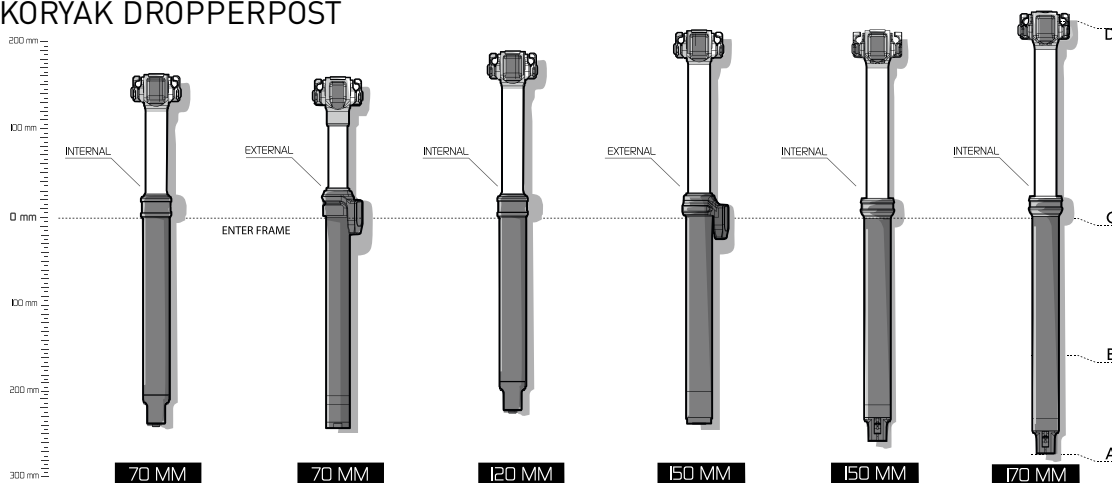

PRO DISCOVER & KORYAK DROPPERPOST

Model	Discover 70 mm Internal	70 mm External	120 mm Internal	150 mm External	150 mm Internal	170 mm Internal
Material	AL6061 & SAE 4130	AL6061 & SAE 4130	AL6061	AL6061	AL2024	AL2024
Offset [mm]	0	0	0	0	0	0
Travel [mm]	70	70	120	150	150	170
Diameter [mm]	27.2	27.2	30.9 & 31.6	30.9 & 31.6	30.9 & 31.6	30.9 & 31.6
Cable routing	INTERNAL	EXTERNAL	INTERNAL	EXTERNAL	INTERNAL	INTERNAL
Weight (from) [grams]	417	610	520	625	508	538
Dimensions [mm]*						
A > D Total length	350	400	415	450	467	507
A > B Minimum insert mark	120	120	134	120	107	107
A > C Lower tube length	249	249	230	244	259	279
C > D Saddle height at max. insertion	151	151	185	206	208	228
B > D Saddle height at min. insertion	280	280	280	330	360	400

* Find the best fitting dropper post by using the online PRO DSP selector tool