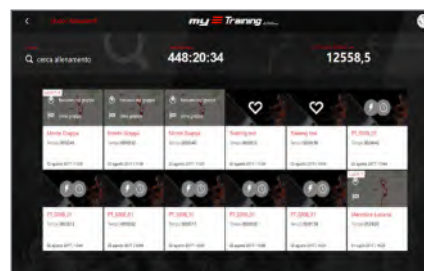

IN CLOUD DATA