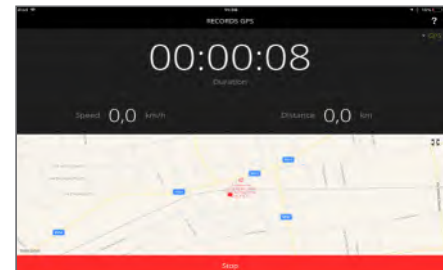

MY E-TRAINING MOBILE & DESKTOP

A My E-Training szoftveralkalmazás izgalmas beltéri edzést biztosít okostelefonokon és táblagépeken (iOS és Android), MAC és PC Windows rendszeren, amelyek vezeték nélkül csatlakoznak az edzőgörgőhöz ANT+™ vagy Bluetooth Smart kommunikációval, a rendelkezésre álló eszköztől függően. A My E-Training megjeleníti és kezeli a teljesítményre, pulzusra, pedálfordulatra, sebességre, az időre és a távolságra vonatkozó adatokat.

*Az operációs rendszernek és a hardvernek kompatibilisnek kell lennie az ANT+™ vagy Bluetooth Low Energy technológiával.

A "Level training" funkció használata teljesen ingyenes, korlátozások nélkül.

My E-Training App & Software creates stimulating indoor training sessions via smartphone or tablet (working on both iOS and Android, MacOS and Windows) connected wirelessly to your home trainer via ANT+ or Bluetooth Smart protocols*.

My E-Training will manage and display power, cadence, heart rate, speed, time and distance data.

* Hardware and operative system should be compatible with ANT+™ or Bluetooth Low Energy.

"Level training" is free to use without limit.

FTP

REALVIDEO

MAPS COURSES

TRAINING PROGRAMS

TRAINING TEST

RECORD GPS

TRAINING PROGRAM CREATION

IN CLOUD DATA

EXPORT DATA